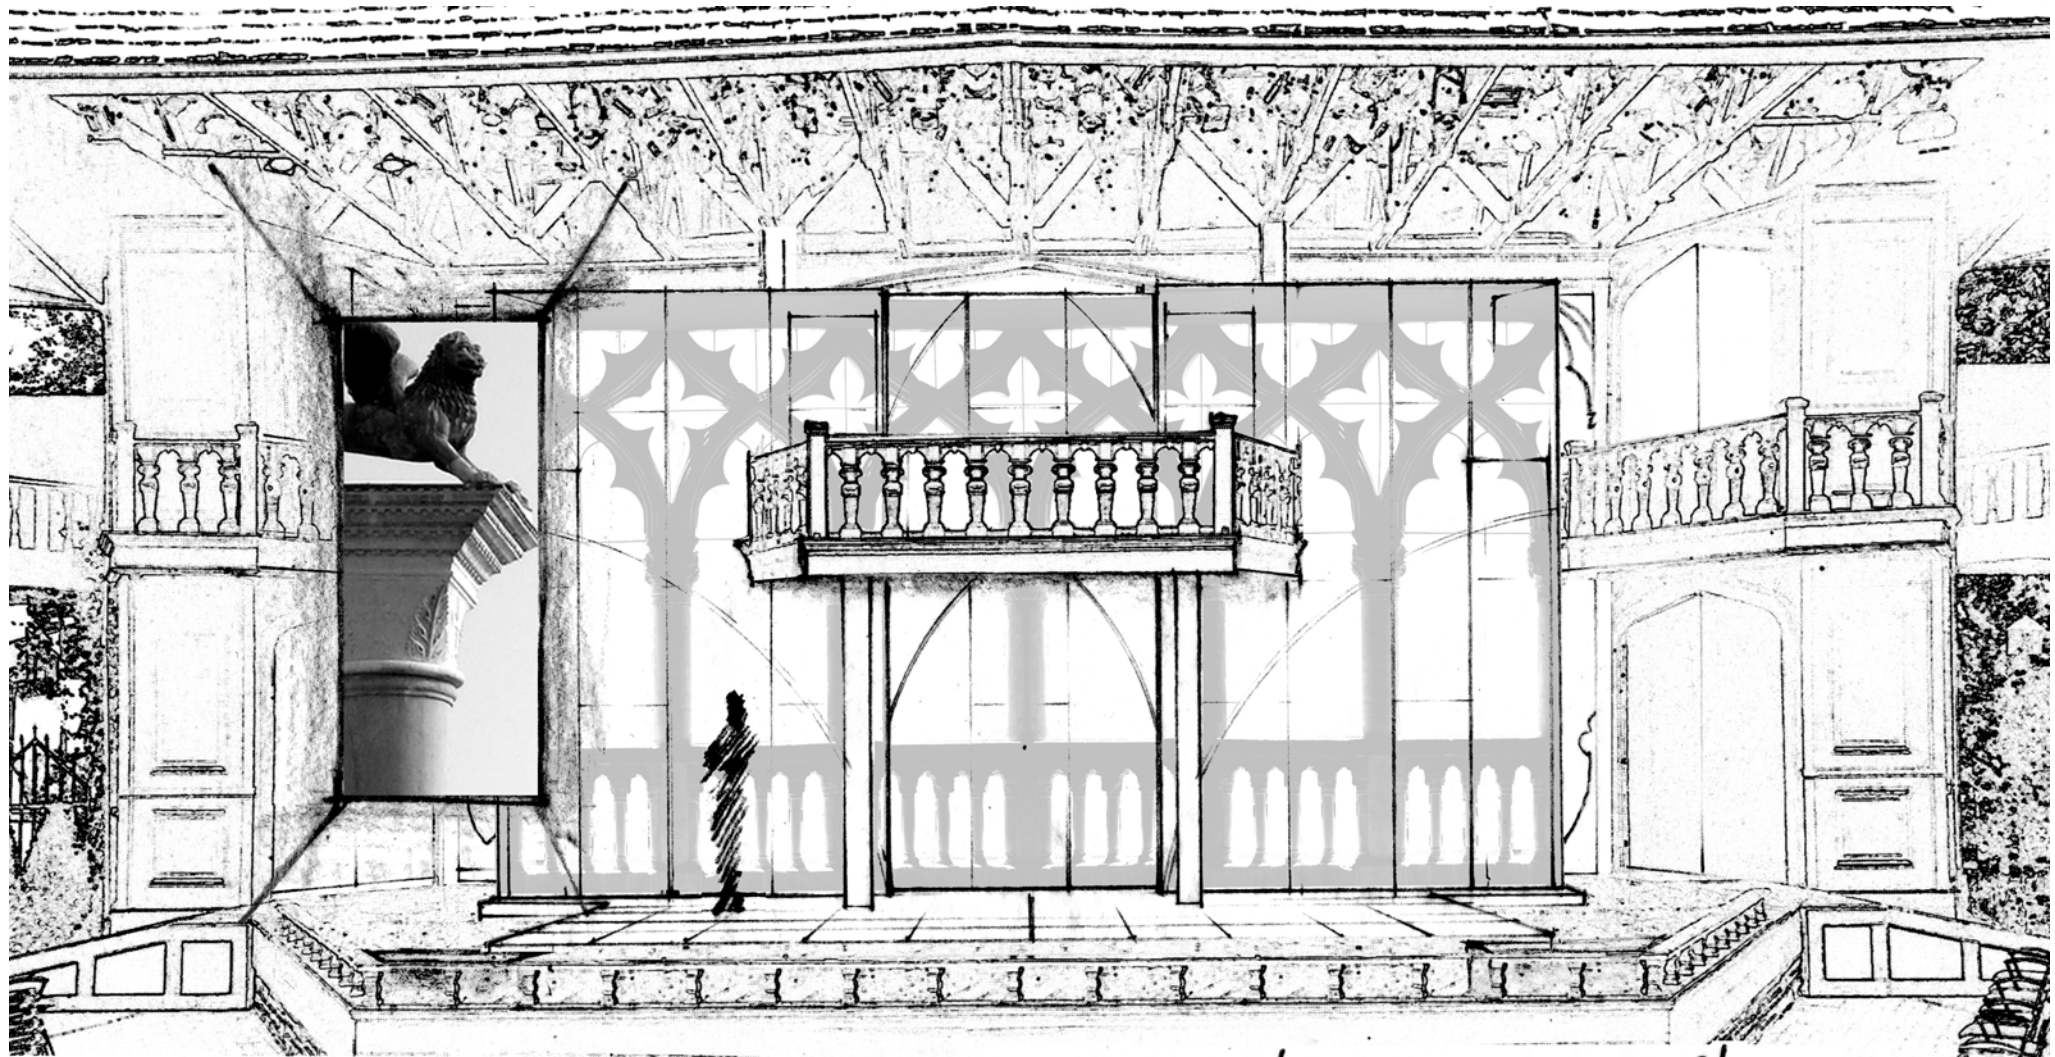

5

4

Othello
Research Page 3
Utah | Adams 2008
JR Sullivan, Director
R. Eric Stone, Scenic Designer
10.28.07

'OTHELLO' USF '08 10/23 RESTONE

'OTHELLO' USF '08 10/23 RESTONE

'OTHELLO' USF '08
 GP #1 1/8" = 1'-0" 10/28