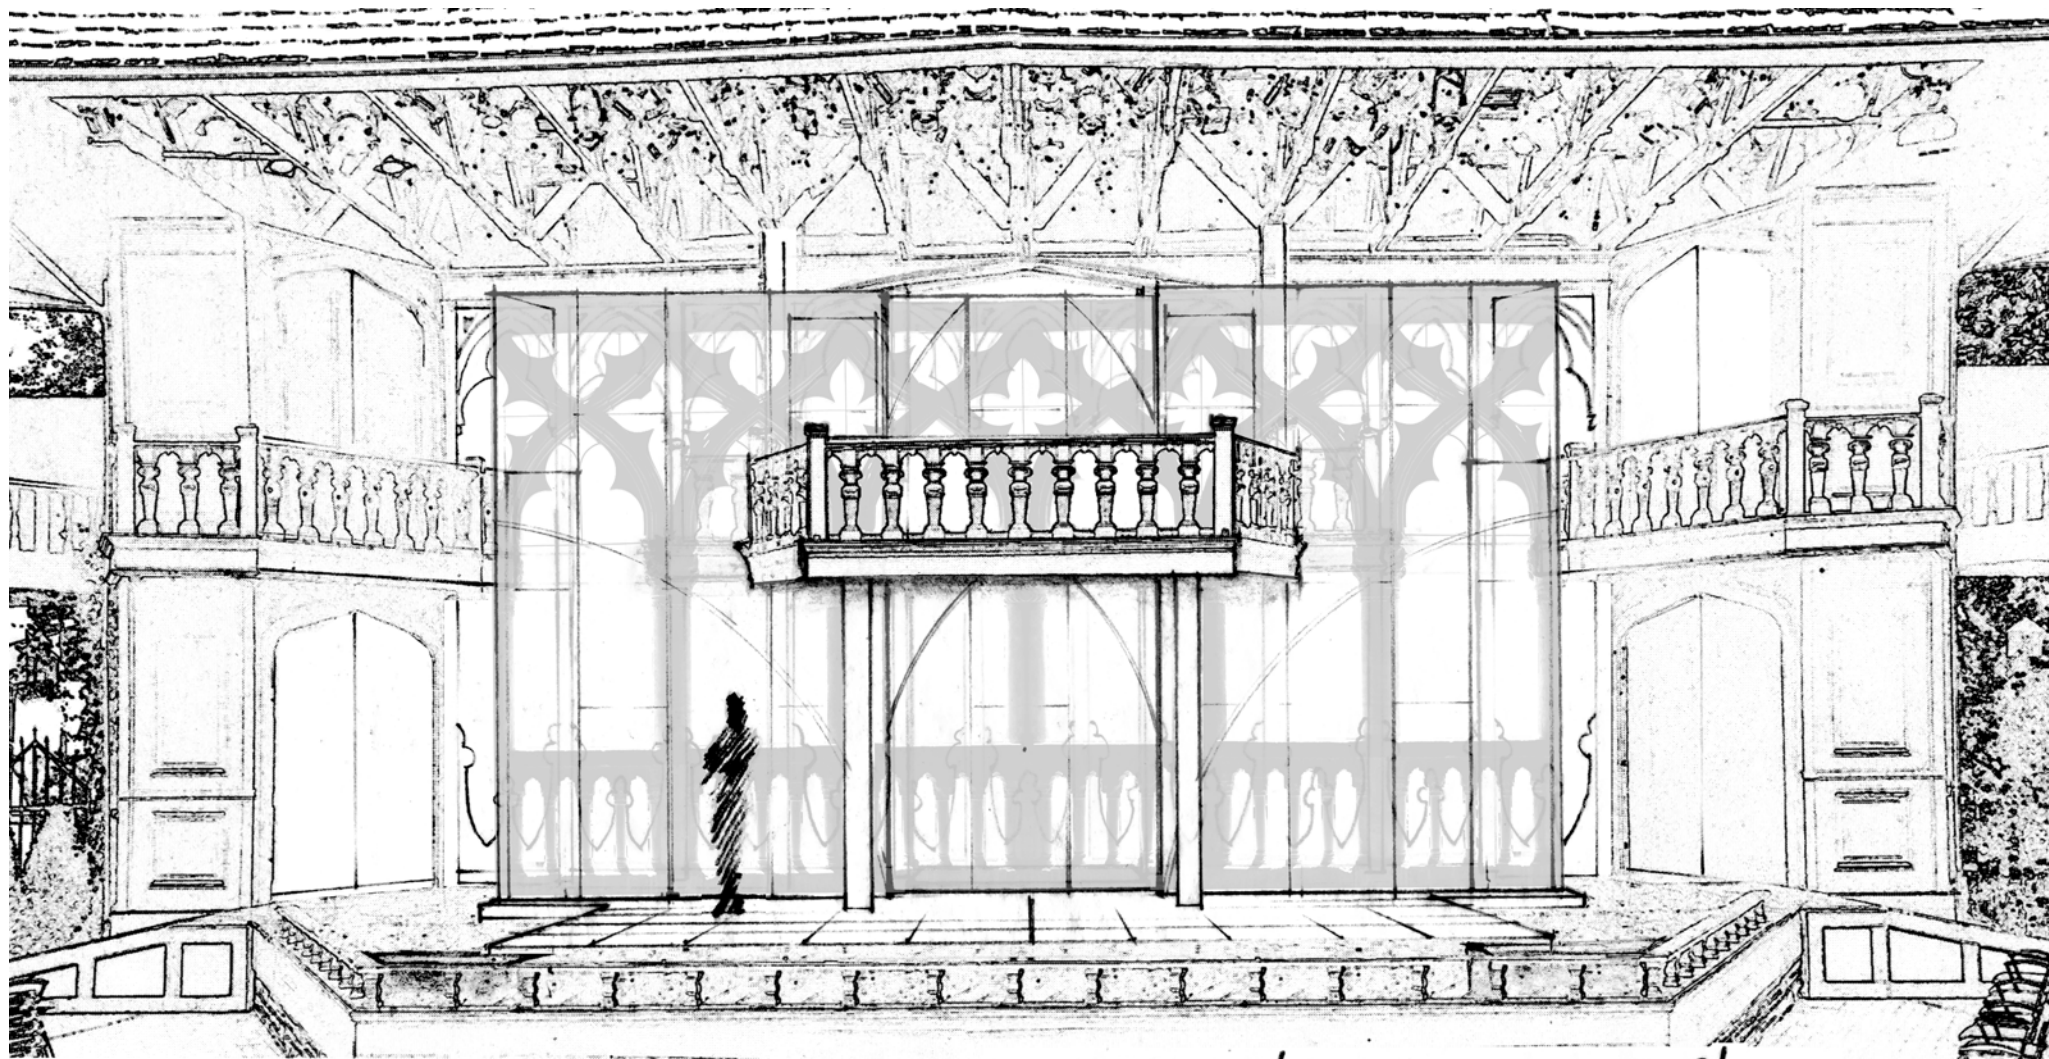

5

4

Othello
Research Page 3
Utah | Adams 2008
JR Sullivan, Director
R. Eric Stone, Scenic Designer
10.28.07

'OTHELLO' USF '08 10/23 RESTONE

'OTHELLO' USF '08 10/23 RESTONE

'OTHELLO' USF '08
 GP #1 1/8" = 1'-0" 10/28